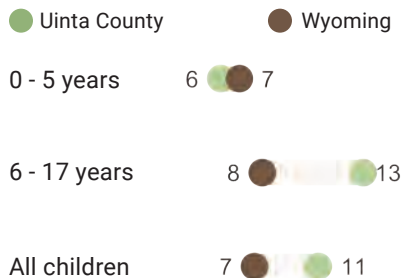

No Health Insurance

Percentage of children without health insurance, by age group