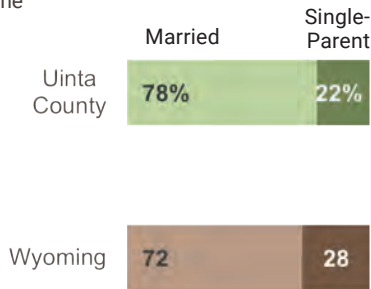

Uinta County

Compared to Wyoming's other 22 counties, Uinta County has the third highest percentage (rank: 20th) of WIC enrollments (33%). Based on median salaries for men and women, women make 55 cents for every dollar a man makes, meaning, on average women work 23 weeks for free every year.

Overview

County Population

20,773

Total county population, a decrease of 330 since 2010

Of the total county population ...

● Children, 17 & under ● Adults

Of all children, 17 & under

Family Structure

Children by Family Type

Percentage of all related children in a ... home

Single-Parent Families

Percentage of all related children in single-parent families

Births to Teens

Number of births to moms under 17 per 1,000 live births