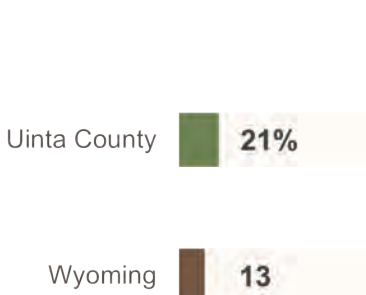

Children by Family Type

Percentage of all related children in a ... home

Single-Parent Families

Percentage of all related children in single-parent families

Births to Teens

Number of births to moms under 17 per 1,000 live births

Income & Poverty

Median Annual Income & Wage Gap

Median annual income for full-time, working women and men

Below the Poverty Line

Percentage of related children in families living below the poverty line

Percentage of children in ... families living below the poverty line

WIC Enrollment

Percentage of mothers who self-reported WIC enrollment

Birth & Early Childhood

Total Births

289

of the 7,384 babies born in Wyoming

Births to Unmarried Moms

Percentage of all births