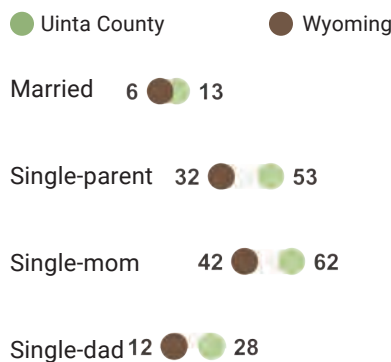

Overview

County Population

20,773

Total county population, a decrease of 330 since 2010

Of the total county population ...

● Children, 17 & under ● Adults

Of all children, 17 & under

Family Structure

Children by Family Type

Percentage of all related children in a ... home

Single-Parent Families

Percentage of all related children in single-parent families

Births to Teens

Number of births to moms under 17 per 1,000 live births

Income & Poverty

Median Annual Income & Wage Gap

Median annual income for full-time, working women and men

Below the Poverty Line

Percentage of related children in families living below the poverty line

Percentage of children in ... families living below the poverty line

WIC Enrollment

Percentage of mothers who self-reported WIC enrollment

Birth & Early Childhood

Total Births

289

of the 7,384 babies born in Wyoming

Births to Unmarried Moms

Percentage of all births