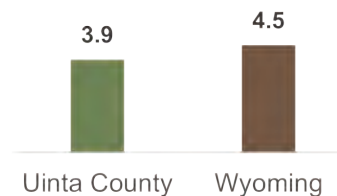

Infant Mortality

Infant (under one-year-old) mortality rate per 1,000 live births