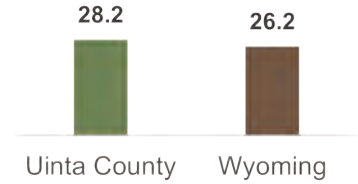

Children by Family Type

Percentage of all related children in a ... home

Single-Parent Families

Percentage of all related children in single-parent families

Births to Teens

Number of births to moms under 17 per 1,000 live births

WIC Enrollment

Percentage of mothers who self-reported WIC enrollment

Birth & Early Childhood

Total Births

289

of the 7,384 babies born in Wyoming

Births to Unmarried Moms

Percentage of all births