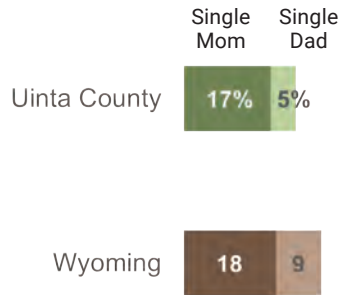

Uinta County

Compared to Wyoming's other 22 counties, Uinta County has the third highest percentage (rank: 20th) of WIC enrollments (33%). Based on median salaries for men and women, women make 55 cents for every dollar a man makes, meaning, on average women work 23 weeks for free every year.

Overview

County Population

20,773

Total county population, a decrease of 330 since 2010

Of the total county population ...

● Children, 17 & under ● Adults

Of all children, 17 & under

Family Structure

Children by Family Type

Percentage of all related children in a ... home

Single-Parent Families

Percentage of all related children in single-parent families

Births to Teens

Number of births to moms under 17 per 1,000 live births