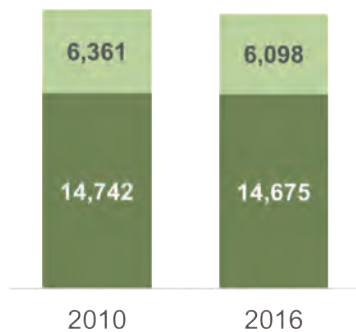

Uinta County

Compared to Wyoming's other 22 counties, Uinta County has the third highest percentage (rank: 20th) of WIC enrollments (33%). Based on median salaries for men and women, women make 55 cents for every dollar a man makes, meaning, on average women work 23 weeks for free every year.

Overview

County Population

20,773

Total county population, a decrease of 330 since 2010

Of the total county population ...

● Children, 17 & under ● Adults

Of all children, 17 & under

Family Structure

Children by Family Type

Percentage of all related children in a ... home

Single-Parent Families

Percentage of all related children in single-parent families

Births to Teens

Number of births to moms under 17 per 1,000 live births